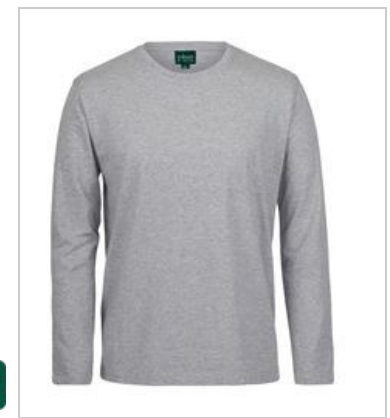

# C OF C LONG SLEEVE NON-CUFF TEE

## 1LSNC

Constructed for Comfort

**colours**  
OF COTTON

**Available Colours:**

13% Marle  
(UPF 30)

Army Marle  
(UPF 50+)

Black (UPF  
50+)

Navy (UPF  
50+)

White (UPF  
15)

**Details**

- > Classic fit
- > 100% Cotton for 100% Comfort
- > JB's rib crew neck non cuff sleeve tee
- > \*13% Marle: Cotton/Viscose blend
- > Self-fabric tape on inside of neck and shoulders for improved stability
- > Heavy 190gsm ring spun Jersey knit fabric
- > Twin needle double stitched seams
- > Complies with Standards AS 4399:2020 for UPF Protection